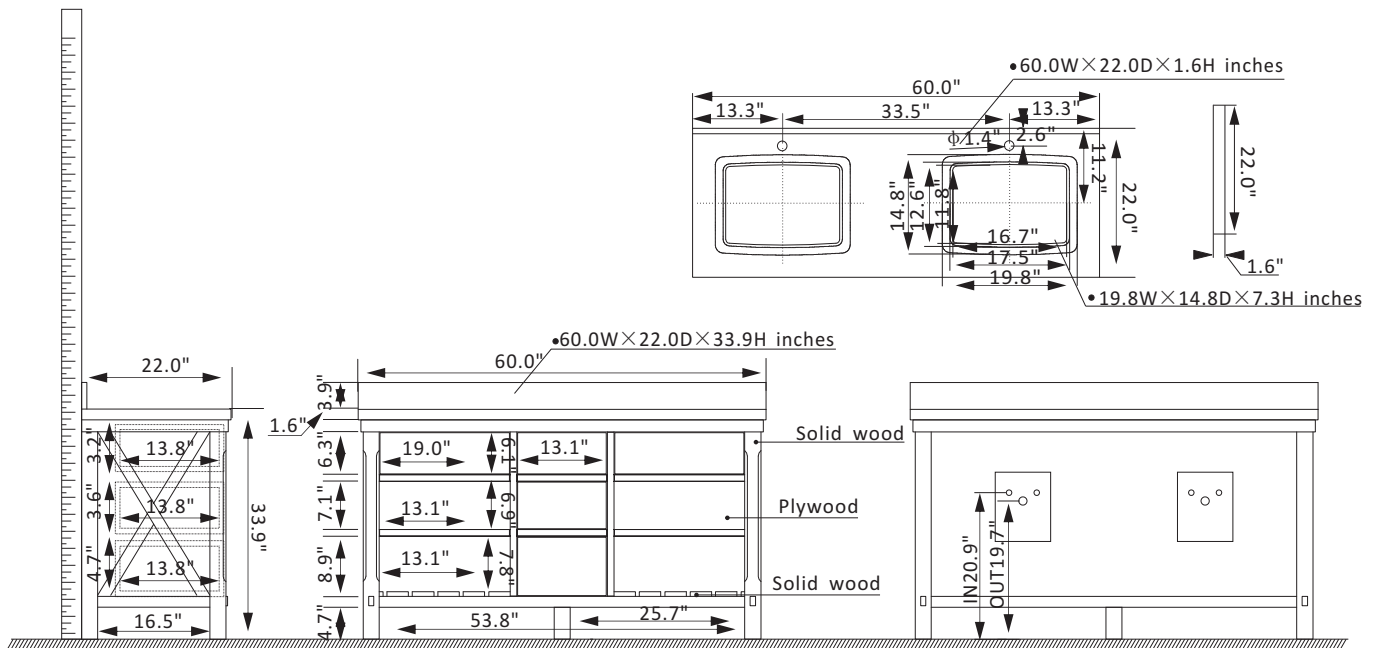

Vinnova Valencia Vanity Collection 798060-WA-GW-NM

Features

- Constructed of solid oak and plywood for superior durability.
- Available in White or Ash Wood finish to complement your décor.
- Three soft-close drawers 2 flip-down drawers with a spacious shelf for storage and display.
- Matte-black finish hardware for a touch of style and contrast.
- White composite grain stone countertop for a clean, elegant look.
- White ceramic undermount sink with matching backsplash.
- With the back panel and the open type fixed shelf
- Pre-drilled and designed for easy plumbing and faucet installation.

* Does not include faucet, drain assembly, P-trap